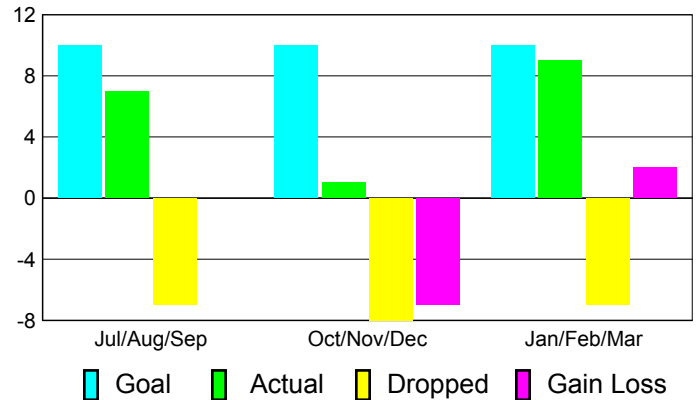

Membership Results 2010-2011

Goal, New, Dropped, Gain/Loss

Comparison of Membership Gain/Loss

Current Year Compared to the Previous Year